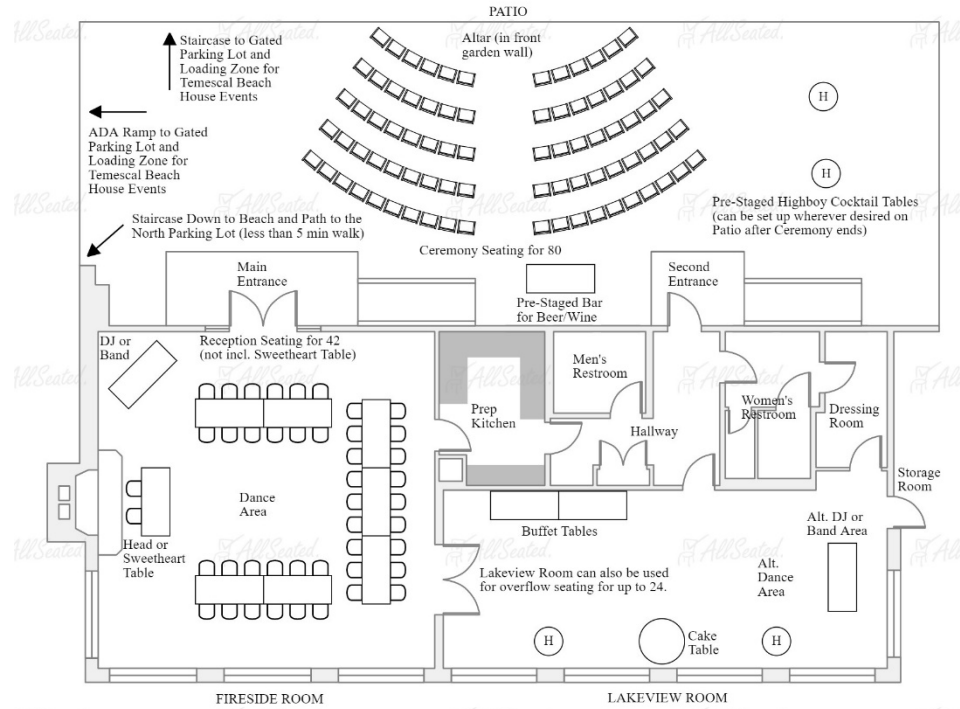

Beach House | SAMPLE CEREMONY & RECEPTION LAYOUT A

Temescal Regional Recreation Area | 6500 Broadway, Oakland, CA 94618

MAXIMUM CAPACITIES

Seated: Up to 80 (every person in chairs at reception tables)

Up to 56 in Fireside Room and 24 in Lakeview Room

Standing: Up to 130 (limited seating, most people mingling)

All reservations come with 90 white resin folding chairs and an assortment of tables.

*Actual layout will vary depending on your event needs, caterer's recommendations, and any physical distancing requirements that may be in effect. 60" round tables can fit 8-10. If your guest count is closer to the entire facility's capacity of 80, discuss with your caterer options to push tables away to open up the dance area.

updated 8.14.20

Beach House | SAMPLE CEREMONY & RECEPTION LAYOUT B

Temescal Regional Recreation Area | 6500 Broadway, Oakland, CA 94618

MAXIMUM CAPACITIES

Seated: Up to 80 (every person in chairs at reception tables)

Up to 56 in Fireside Room and 24 in Lakeview Room

Standing: Up to 130 (limited seating, most people mingling)

All reservations come with 90 white resin folding chairs and an assortment of tables.

*Actual layout will vary depending on your event needs, caterer's recommendations, and any physical distancing requirements that may be in effect. 6'x30" rectangular tables can fit 6. If your guest count is closer to the entire facility's capacity of 80, discuss with your caterer options to push tables away to open up the dance area.