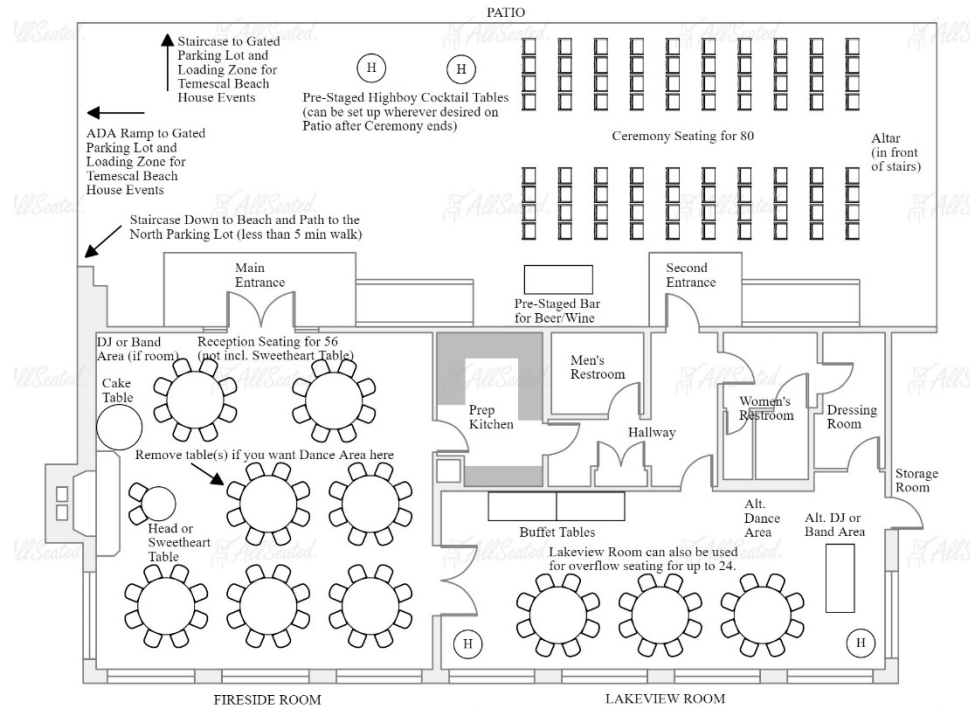

Beach House | SAMPLE CEREMONY & RECEPTION LAYOUT A

Temescal Regional Recreation Area | 6500 Broadway, Oakland, CA 94618

MAXIMUM CAPACITIES

Seated: Up to 80 (every person in chairs at reception tables)

Up to 56 in Fireside Room and 24 in Lakeview Room

Standing: Up to 130 (limited seating, most people mingling)

All reservations come with 90 white resin folding chairs and an assortment of tables.

*Actual layout will vary depending on your event needs, caterer's recommendations, and any physical distancing requirements that may be in effect. 60" round tables can fit 8-10. If your guest count is closer to the entire facility's capacity of 80, discuss with your caterer options to push tables away to open up the dance area.

updated 8.14.20

Beach House | SAMPLE CEREMONY & RECEPTION LAYOUT B

Temescal Regional Recreation Area | 6500 Broadway, Oakland, CA 94618

MAXIMUM CAPACITIES

Seated: Up to 80 (every person in chairs at reception tables)

Up to 56 in Fireside Room and 24 in Lakeview Room

Standing: Up to 130 (limited seating, most people mingling)

All reservations come with 90 white resin folding chairs and an assortment of tables.

*Actual layout will vary depending on your event needs, caterer's recommendations, and any physical distancing requirements that may be in effect. 6'x30" rectangular tables can fit 6. If your guest count is closer to the entire facility's capacity of 80, discuss with your caterer options to push tables away to open up the dance area.